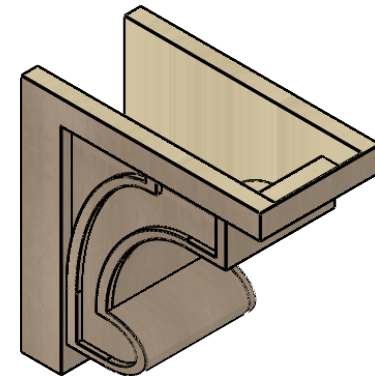

ITEM NUMBER: CORU11X22X22ALMRCPR

11"W X 22"D X 22"H SERIES 1 CLASSIC ALMA ROUGH CEDAR TIMBERTHANE
FAUX WOOD CORBEL, PRIMED

SIDE PROFILE

FRONT PROFILE

ISOMETRIC

EKENA MILLWORK
2300 WEST MAIN ST.
CLARKSVILLE, TX 75426
TOLL FREE: 866-607-0453
WWW.EKENAMILLWORK.COM

NOTES

1. INSTALLATION TO BE COMPLETED IN ACCORDANCE WITH MANUFACTURER'S SPECIFICATIONS.
2. DRAWING MAY NOT BE TO SCALE
3. THIS DRAWING IS INTENDED FOR DESIGN AND PLANNING PURPOSES ONLY.
4. ALL INFORMATION CONTAINED HEREIN WAS CURRENT AT THE TIME OF DEVELOPMENT BUT MUST BE REVIEWED AND APPROVED BY THE PRODUCT MANUFACTURER TO BE CONSIDERED ACCURATE.
5. TIMBERTHANE ARCHITECTURAL PRODUCTS ARE MADE FROM HIGH DENSITY URETHANE AND COME FACTORY PRIMED