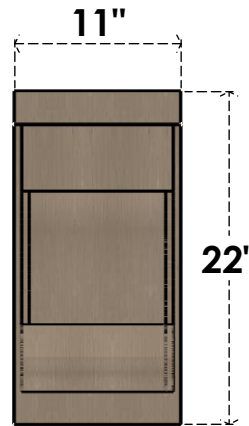

ITEM NUMBER: CORU11X22X22ALMRCPR

11"W X 22"D X 22"H SERIES 1 CLASSIC ALMA ROUGH CEDAR TIMBERTHANE
FAUX WOOD CORBEL, PRIMED

SIDE PROFILE

FRONT PROFILE

ISOMETRIC

EKENA MILLWORK
2300 WEST MAIN ST.
CLARKSVILLE, TX 75426
TOLL FREE: 866-607-0453
WWW.EKENAMILLWORK.COM

NOTES

1. INSTALLATION TO BE COMPLETED IN ACCORDANCE WITH MANUFACTURER'S SPECIFICATIONS.
2. DRAWING MAY NOT BE TO SCALE
3. THIS DRAWING IS INTENDED FOR DESIGN AND PLANNING PURPOSES ONLY.
4. ALL INFORMATION CONTAINED HEREIN WAS CURRENT AT THE TIME OF DEVELOPMENT BUT MUST BE REVIEWED AND APPROVED BY THE PRODUCT MANUFACTURER TO BE CONSIDERED ACCURATE.
5. TIMBERTHANE ARCHITECTURAL PRODUCTS ARE MADE FROM HIGH DENSITY URETHANE AND COME FACTORY PRIMED