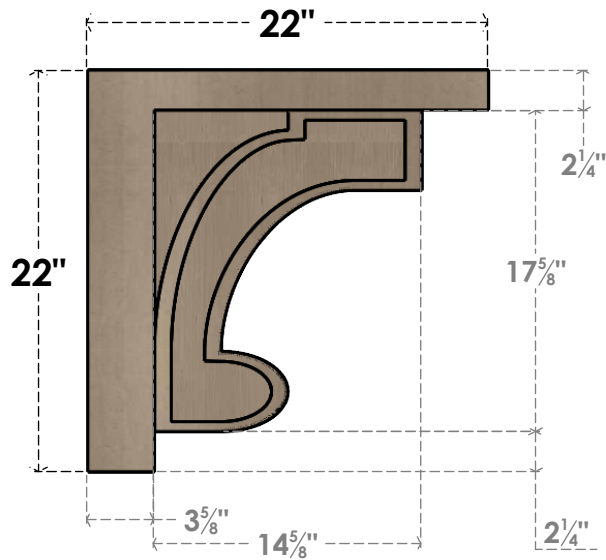

ITEM NUMBER: CORU11X22X22ALMRCPR

11"W X 22"D X 22"H SERIES 1 CLASSIC ALMA ROUGH CEDAR TIMBERTHANE
FAUX WOOD CORBEL, PRIMED

SIDE PROFILE

FRONT PROFILE

ISOMETRIC

EKENA MILLWORK
2300 WEST MAIN ST.
CLARKSVILLE, TX 75426
TOLL FREE: 866-607-0453
WWW.EKENAMILLWORK.COM

NOTES

1. INSTALLATION TO BE COMPLETED IN ACCORDANCE WITH MANUFACTURER'S SPECIFICATIONS.
2. DRAWING MAY NOT BE TO SCALE
3. THIS DRAWING IS INTENDED FOR DESIGN AND PLANNING PURPOSES ONLY.
4. ALL INFORMATION CONTAINED HEREIN WAS CURRENT AT THE TIME OF DEVELOPMENT BUT MUST BE REVIEWED AND APPROVED BY THE PRODUCT MANUFACTURER TO BE CONSIDERED ACCURATE.
5. TIMBERTHANE ARCHITECTURAL PRODUCTS ARE MADE FROM HIGH DENSITY URETHANE AND COME FACTORY PRIMED